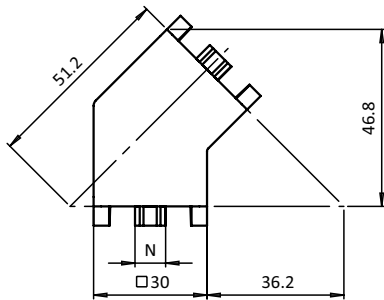

Winkelverbinder 30, 45°

Angle Connector 30, 45°

Beschreibung Aluminiumdruckguss
zur einfachen Verbindung von zwei Aluminiumprofilen im 45° Winkel

Material Winkelverbinder: Aluminiumdruckguss
Nutfixierungen: Kunststoff PA, glasfaserverstärkt
Abdeckkappen: Kunststoff PA, glasfaserverstärkt
Montageset: Stahl

Oberfläche Winkelverbinder: blank / alufarbig lackiert
Montageset: verzinkt

Farbe Nutfixierungen: schwarz
Abdeckkappen: schwarz / alufarbig

Montageset 2 selbstformende Schrauben - S8 x 25 - Torx,
1 Zylinderschraube - DIN 912 - M6 x 12,
1 Scheibe DIN 125 - Form A,
1 Hammermutter M6 - Nut 8,
1 Zylinderschraube - DIN912 - M8 x 16,
1 Hammermutter M8 - Nut 10

Liefereinheit 10 Stück

Extras weitere Oberflächen, weitere Farben auf Anfrage

Description *Die-cast Aluminum*
To connect two aluminum profiles at 45°

Material *Angle connector: Die-cast aluminum*
Centering pieces: Nylon PA, glass fibre reinforced
Cover caps: Nylon PA, glass fibre reinforced
Assembly set: Steel

Surface *Angle connector: Plain / alu color laquered*
Assembly set: Zinc plated

Color *Centering pieces: Black*
Cover caps: Black / alu color

Assembly Set *2 self-forming screws - S8 x 25 - Torx,*
1 socket head screw - DIN 912 - M6 x 12,
1 washer DIN 125 - Form A,
1 hammer nut M6 - slot 8,
1 socket head screw - DIN912 - M8 x 16,
1 hammer nut M8 - slot 10

Pack Quantity *10 pieces*

Specials *Other surfaces, other colors on request*

Winkelverbinder 30, 45°
Angle Connector 30, 45°

	N	Gewicht [g] Weight [g]	blank Plain	alufarbig Alu Color
mit Abdeckkappen schwarz und Nutfixierung 8/10 <i>With black cover caps and centering pieces 8/10</i>	8 / 10	45.0	093WS30145N0810RS02	093WS30145N0810S02
mit Abdeckkappen alufarbig und Nutfixierung 8/10 <i>With alu color cover caps and centering pieces 8/10</i>	8 / 10	47.0	-	093WS30145N0810S03
mit Abdeckkappen schwarz und Nutfixierung, inkl. Montageset <i>With black cover caps and centering pieces, incl. assembly set</i>	8 / 10	95.0	093WS30145N0810RS01	093WS30145N0810S01
mit Abdeckkappen alufarbig und Nutfixierung, inkl. Montageset <i>With alu color cover caps and centering pieces, incl. assembly set</i>	8 / 10	96.5	-	093WS30145N0810S04