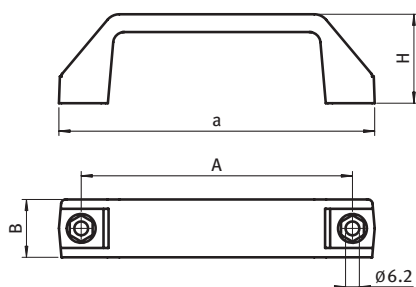

Pack Quantity 10 pieces

Specials Other colors on request

Bügelgriff Bridge Handle	für Schraube for Screw	a [mm]	A [mm]	B [mm]	H [mm]	Gewicht [g] Weight [g]	Teil-Nr. Part #
122	M6	142.0	122.0	26.0	40.0	41.0	092001
152	M6	170.0	152.0	28.0	52.0	70.0	092002