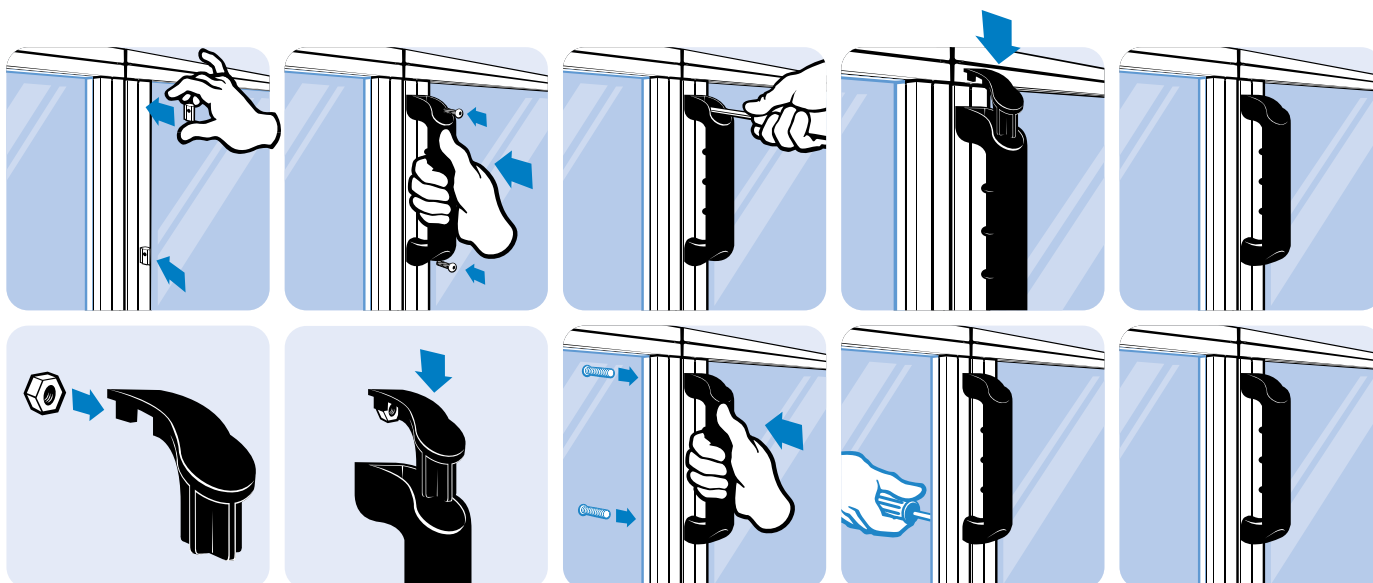

Comfortgriff Comfort Handle	für Schraube for Screw	für Mutter for Nut	D [mm]	a [mm]	A [mm]	b [mm]	B [mm]	H [mm]	Gewicht [g] Weight [g]	Teil-Nr. Part #
120	M6	-	6.2	142.0	120.0	17.0	20.0	48.0	26.2	092300
160	M8	-	8.2	188.0	160.0	27.0	30.0	60.0	53.8	092302
200	M8	-	8.2	236.0	200.0	36.0	38.0	75.0	90.6	092304
Set Abdeckkappen 120* Set of cover caps 120*		M6	-	-	-	-	-	-	4.0	092301
Set Abdeckkappen 160* Set of cover caps 160*		M8	-	-	-	-	-	-	10.0	092303
Set Abdeckkappen 200* Set of cover caps 200*		M8	-	-	-	-	-	-	20.0	092305

* Bitte beachten: 1 Set = 2 Stück

* Please note: 1 set = 2 pieces