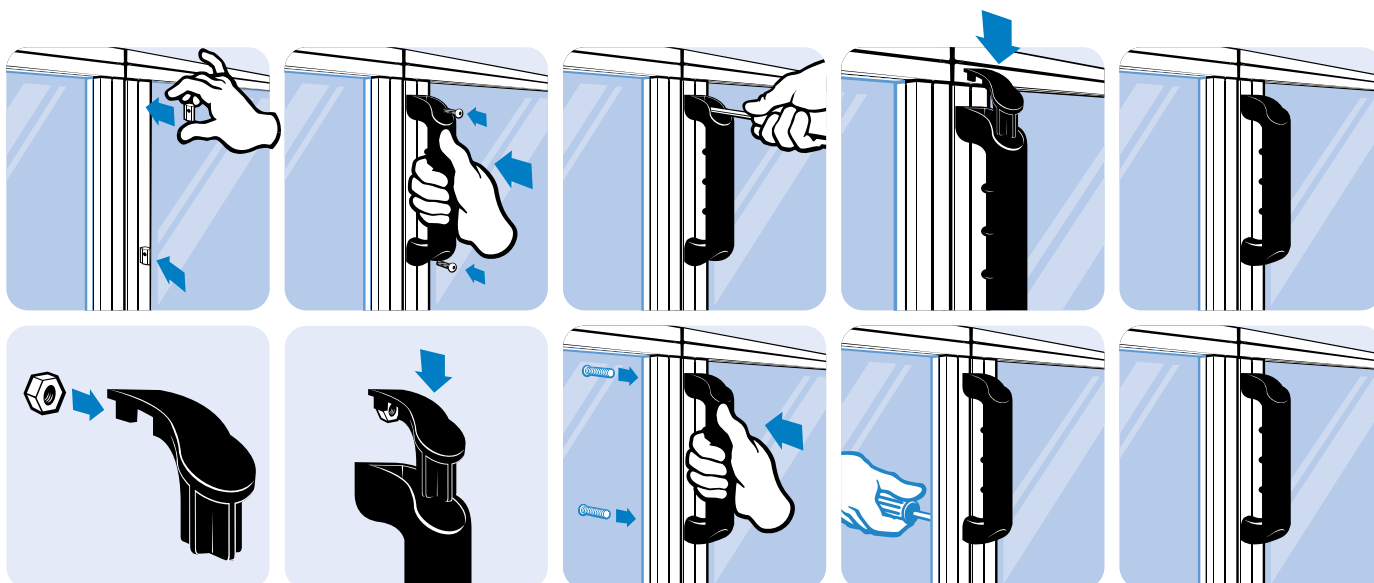

Comfortgriff Comfort Handle	für Schraube for Screw	für Mutter for Nut	D [mm]	a [mm]	A [mm]	b [mm]	B [mm]	H [mm]	Gewicht [g] Weight [g]	Teil-Nr. Part #
120	M6	-	6.2	142.0	120.0	17.0	20.0	48.0	26.2	092300
160	M8	-	8.2	188.0	160.0	27.0	30.0	60.0	53.8	092302
200	M8	-	8.2	236.0	200.0	36.0	38.0	75.0	90.6	092304
Set Abdeckkappen 120* Set of cover caps 120*		M6	-	-	-	-	-	-	4.0	092301
Set Abdeckkappen 160* Set of cover caps 160*		M8	-	-	-	-	-	-	10.0	092303
Set Abdeckkappen 200* Set of cover caps 200*		M8	-	-	-	-	-	-	20.0	092305

* Bitte beachten: 1 Set = 2 Stück

* Please note: 1 set = 2 pieces