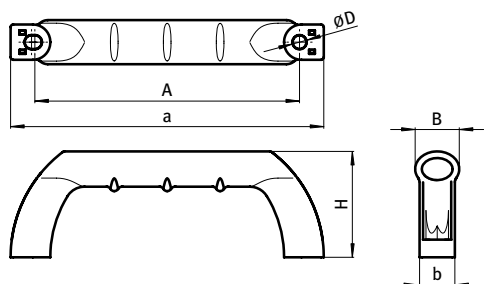

Fastening From the front with hexagon screws, From the back with screws and with nuts inserted into the cover caps

Pack Quantity 10 pieces / sets

Specials Other colors on request

Comfortgriff Comfort Handle	für Schraube for Screw	für Mutter for Nut	D [mm]	a [mm]	A [mm]	b [mm]	B [mm]	H [mm]	Gewicht [g] Weight [g]	Teil-Nr. Part #
120	M6	-	6.2	142.0	120.0	17.0	20.0	48.0	26.2	092300
160	M8	-	8.2	188.0	160.0	27.0	30.0	60.0	53.8	092302
200	M8	-	8.2	236.0	200.0	36.0	38.0	75.0	90.6	092304
Set Abdeckkappen 120* Set of cover caps 120*		M6	-	-	-	-	-	-	4.0	092301
Set Abdeckkappen 160* Set of cover caps 160*		M8	-	-	-	-	-	-	10.0	092303
Set Abdeckkappen 200* Set of cover caps 200*		M8	-	-	-	-	-	-	20.0	092305